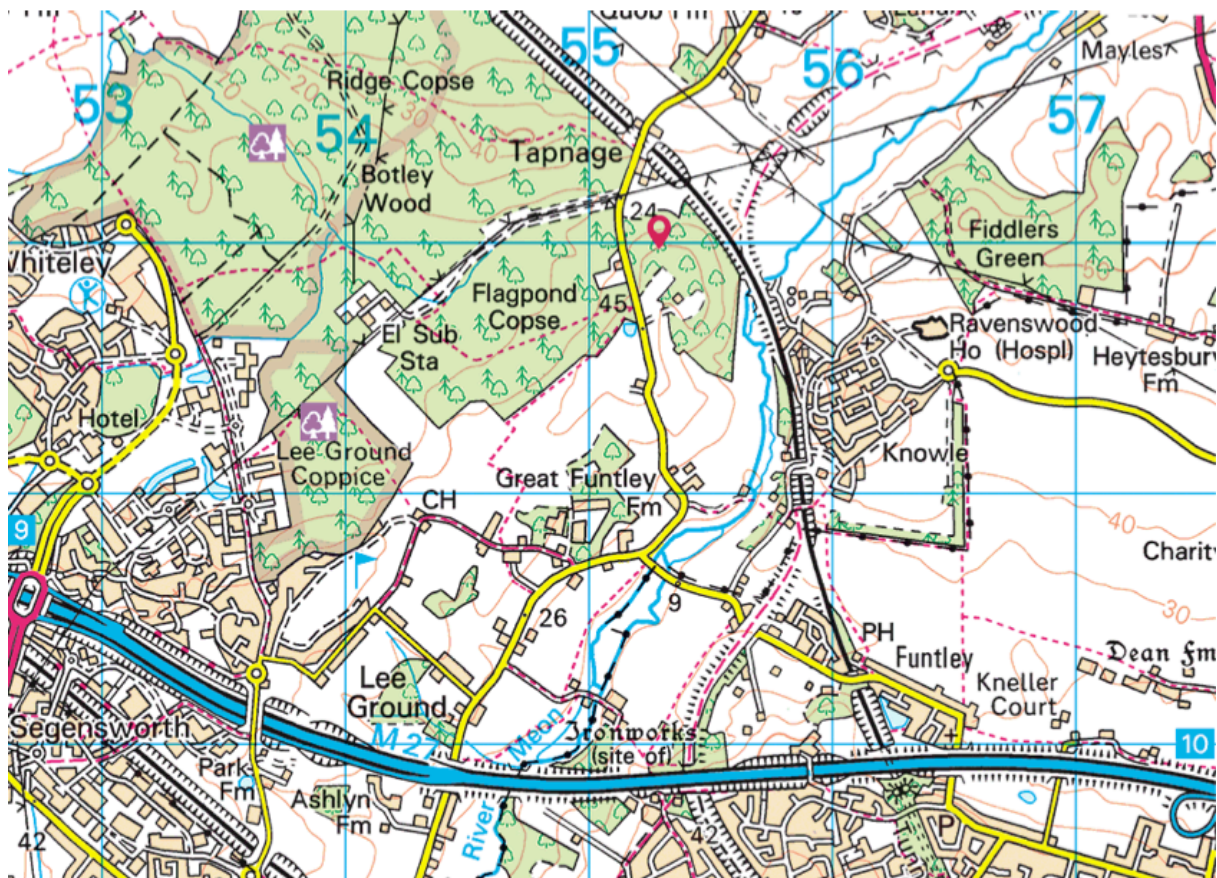

### Directions to Everetts Coppice

Address:

Everetts Coppice  
Titchfield Lane  
Fareham  
PO156DY

Notes:

There is limited space to drop off at Everetts Coppice, please use the layby outside the campsite. You will not be able to drive on to the site.