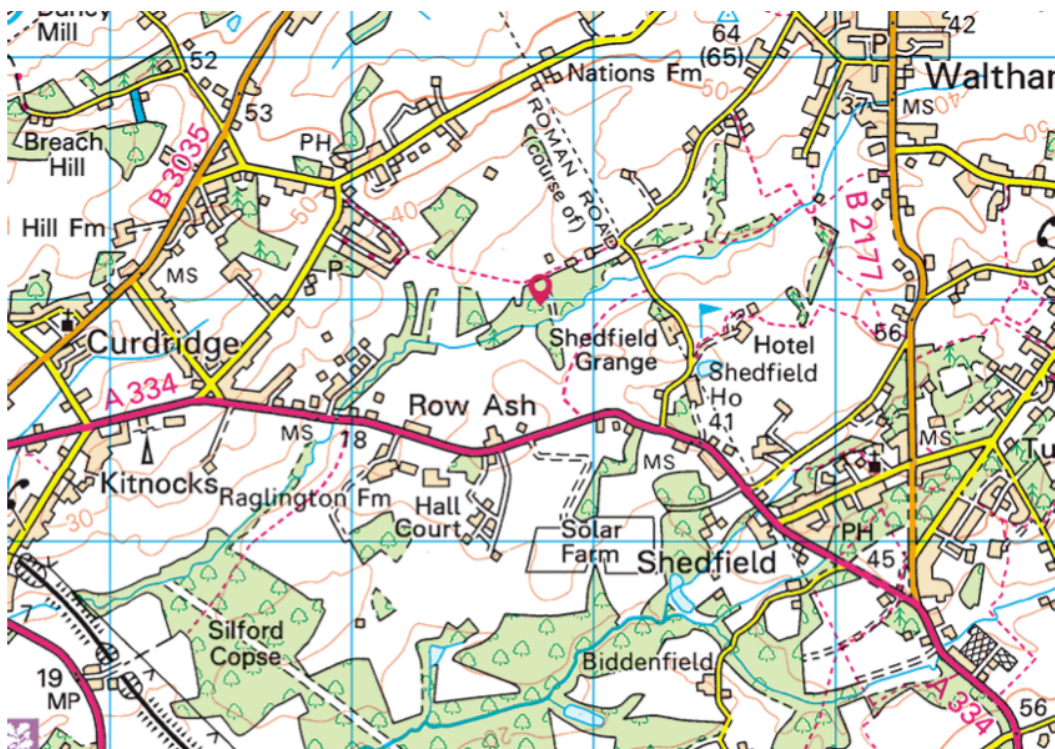

## Directions to Lyons Copse

Address:

Solent Scout Training Centre  
Lyons Copse  
Sandy Lane  
Shedfield  
Southampton  
Hampshire  
SO32 2HQ

Notes:

The lane around the campsite is a one-way system, please obey all signs and speed limits.